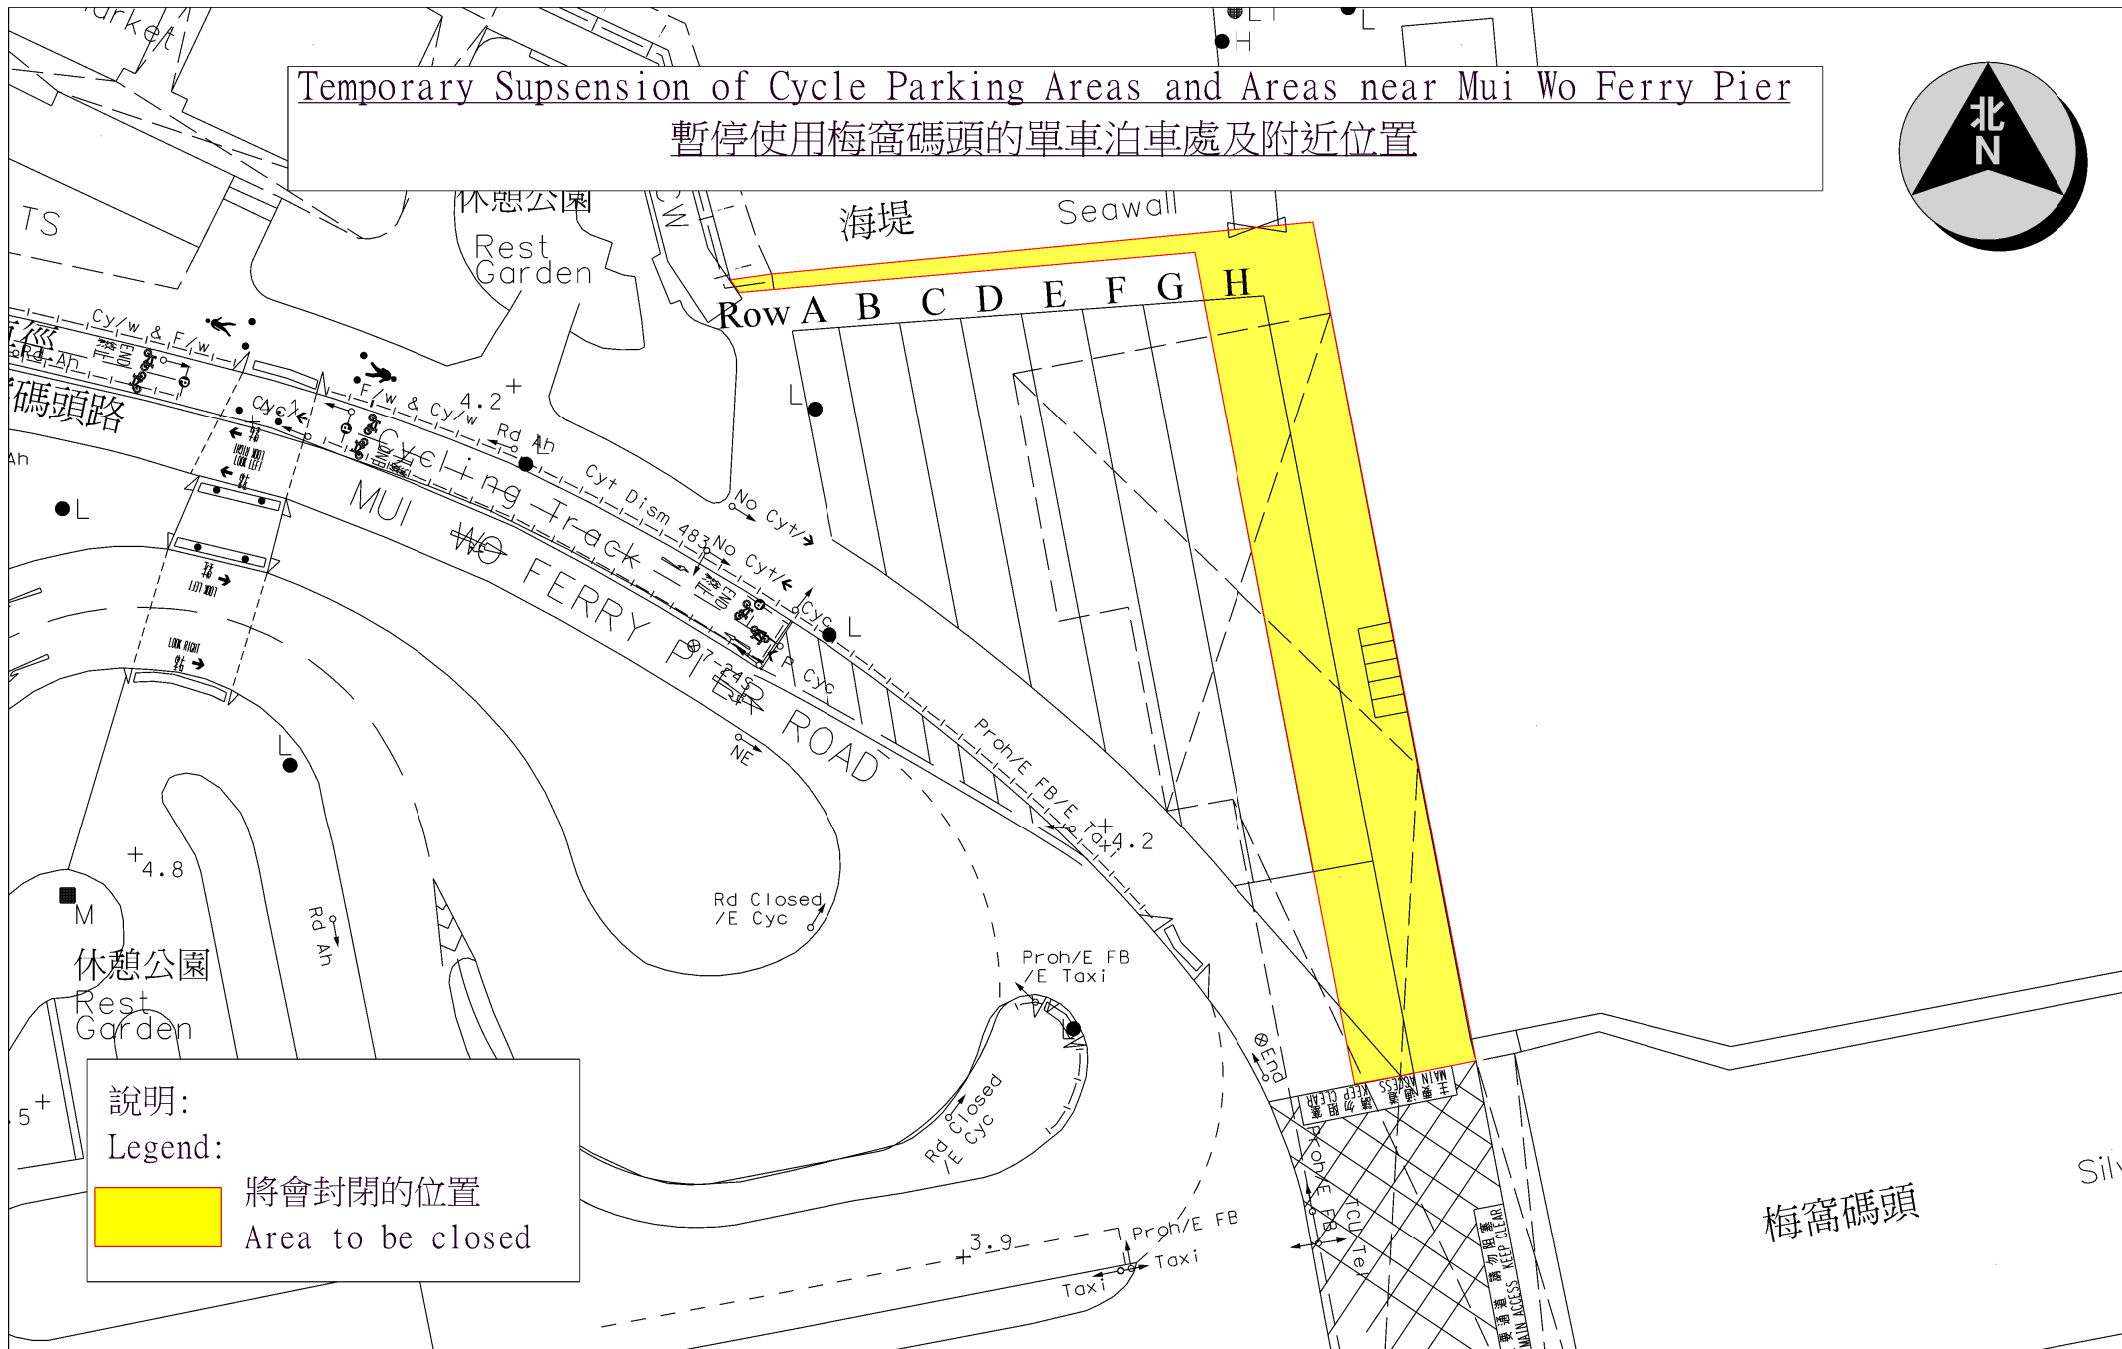

Traffic Advice

Temporary Suspension of Cycle Parking Areas in Mui Wo

Members of the public are advised that in order to facilitate a joint-departmental clearance operation, part of the cycle parking area at Mui Wo Ferry Pier as shown in the attached plan will be suspended from 8.00 a.m. on 11 January 2022 (Tuesday) to 3 p.m. on 13 January 2022 (Thursday).

All bicycles and other properties left in the bicycle parking areas within the above period will be removed. Advance notices will be put up in the bicycle parking areas concerned to remind the public to take away their belongings from the bicycle parking areas before the period of suspension.

交通通告

臨時封閉梅窩單車停泊處

公眾人士請注意，為配合政府部門進行聯合清理行動，由2022年1月11日(星期二)上午8時至2022年1月13日(星期四)下午3時，位於梅窩碼頭部份展示於附圖的單車停泊處將暫停使用。

所有在上述期間留在單車停泊處的單車及其他物品將全被移走。警方將在上述地點預先張貼告示，提醒市民須在單車停泊處暫停使用前取回所有物品。

Temporary Suspension of Cycle Parking Areas and Areas near Mui Wo Ferry Pier
 暫停使用梅窩碼頭的單車泊車處及附近位置

說明:
 Legend:
 將會封閉的位置
 Area to be closed

地點: 梅窩碼頭, 梅窩
 Location: Mui Wo Ferry Pier, Mui Wo